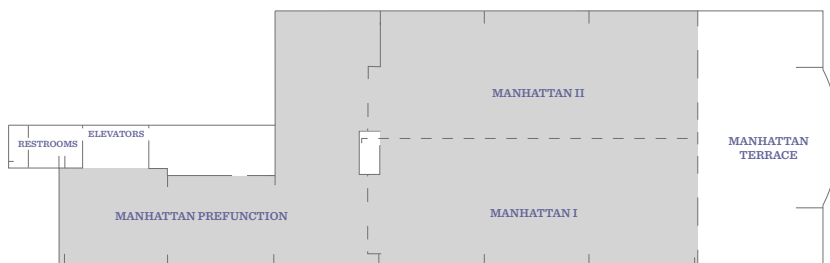

HYATT REGENCY JERSEY CITY
 ON THE HUDSON
 2 Exchange Place
 Jersey City, New Jersey 07302
 USA

T +1 201 469 1234
 F +1 201 432 4991
jerseycity.hyatt.com

FLOOR PLAN
Meeting Floors

THIRD FLOOR

NINTH FLOOR
MANHATTAN BALLROOM

FIRST FLOOR
RIVERSIDE